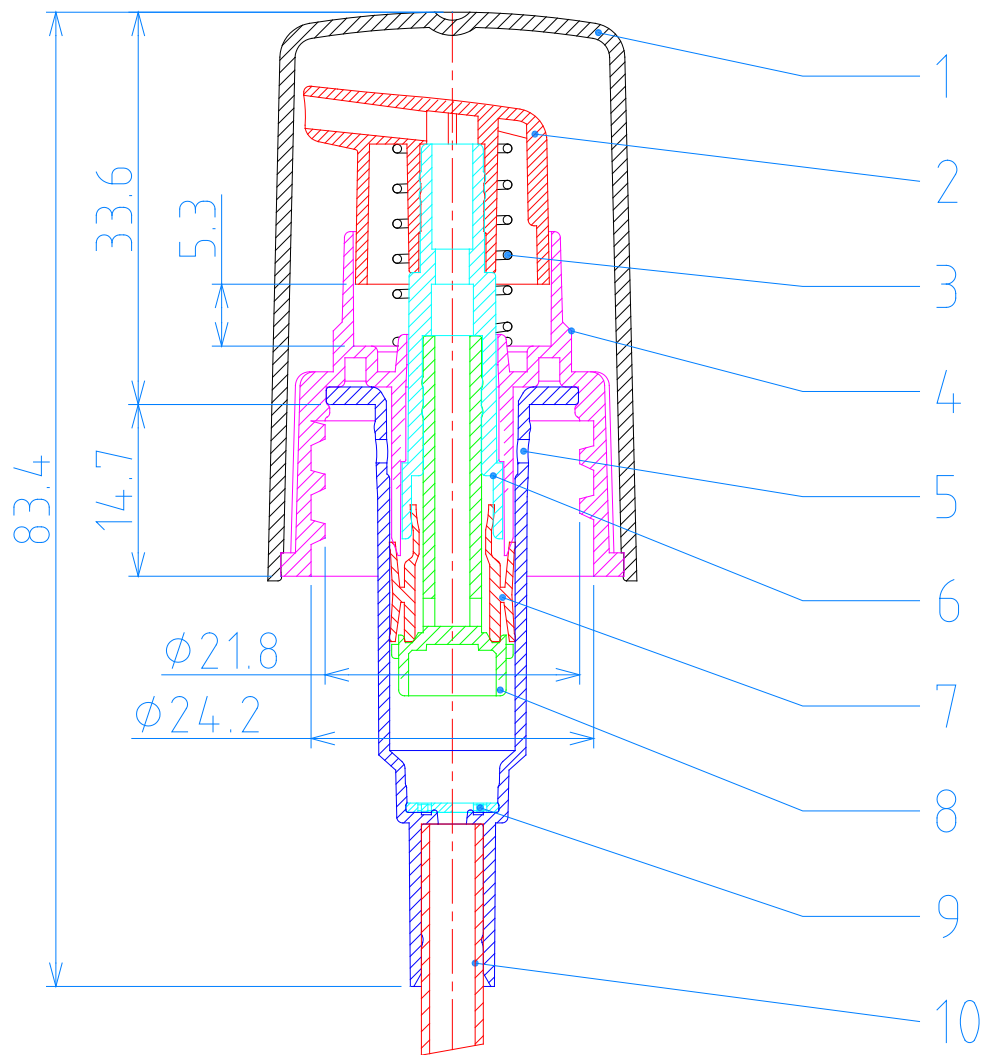

0.25cc Treatment Pump (TP-025A)

Item	Description	Material
1	大外罩 OVER CAP	AS
2	B19 噴頭 SPRAYER	PP
3	彈簧 SPRING	SUS-304
4	(24/410)牙蓋 CAP	PP
5	缸體 HOUSING	PP
6	活塞桿 PLUNGER	PP
7	活塞環 PISTON RING	LDPE
8	活塞座 PISTON BASE	HDPE
9	閥片 VALVE	PP
10	吸管 TUBE	LDPE